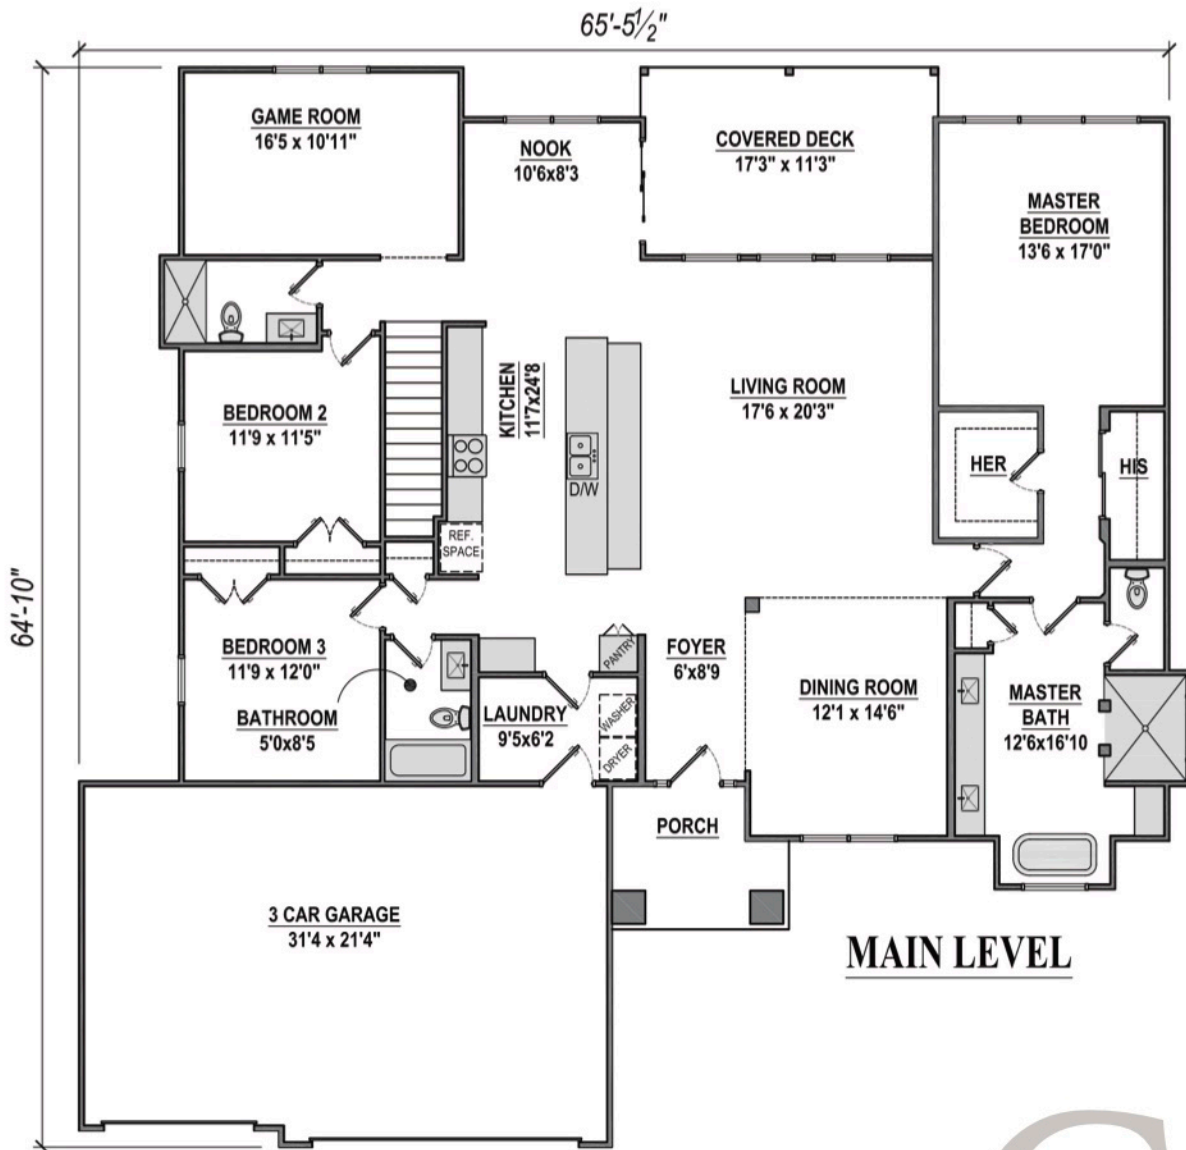

Faith

3 - 5 Bedrooms, 3 - 4 Bathrooms, 3 Car
Walk out - 4126 Sq.Ft.
Slab - 2413 Sq. Ft.

Girard Homes

© 2016 Girard Homes LLC

573.825.5200

www.GirardLuxuryHomes.com

Subject to Architectural Approval of Community. Subject to change without notice