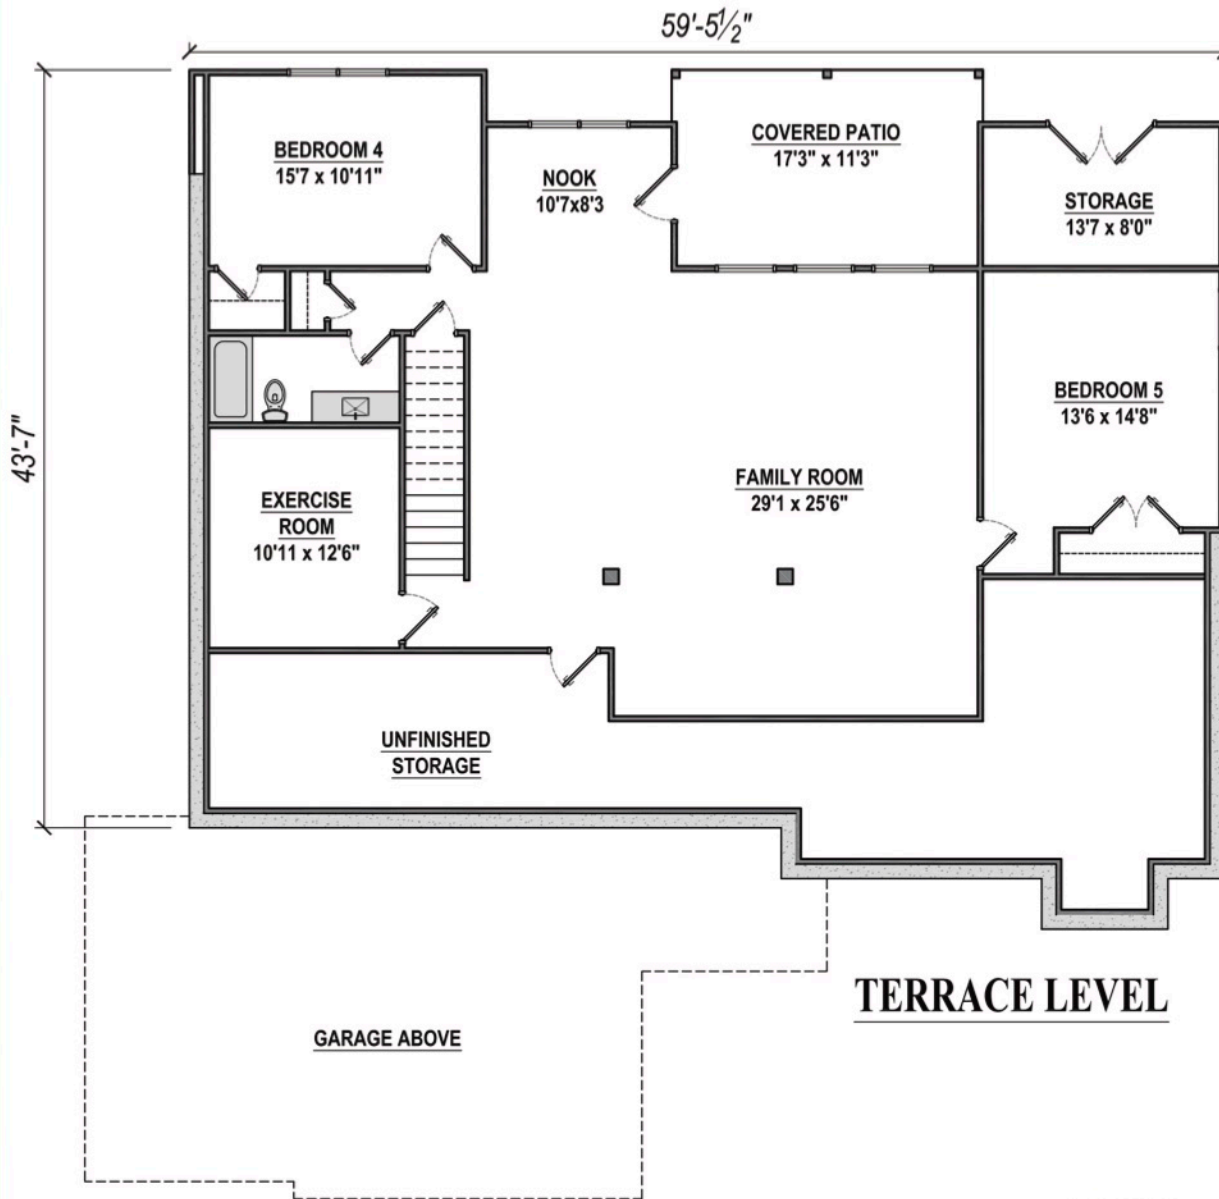

Faith

3 - 5 Bedrooms, 3 - 4 Bathrooms, 3 Car
Walk out - 4126 Sq.Ft.
Slab - 2413 Sq. Ft.

Girard Homes

© 2016 Girard Homes LLC

573.825.5200

www.GirardLuxuryHomes.com

Subject to Architectural Approval of Community. Subject to change without notice