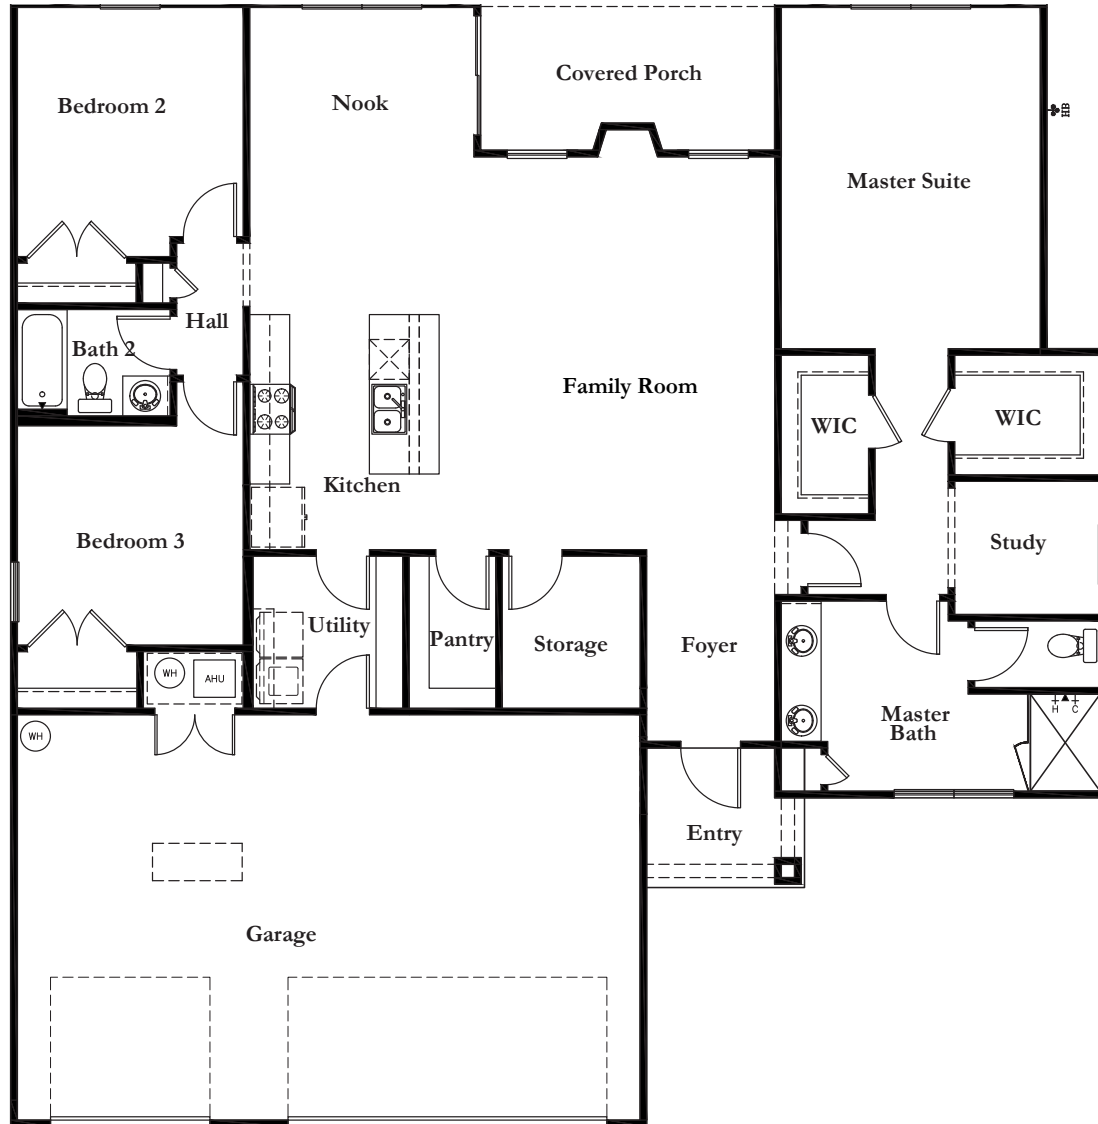

3 Bedroom, 2 Bathroom, 3 Car Garage
1,893 Sq.F.t

Girard Homes