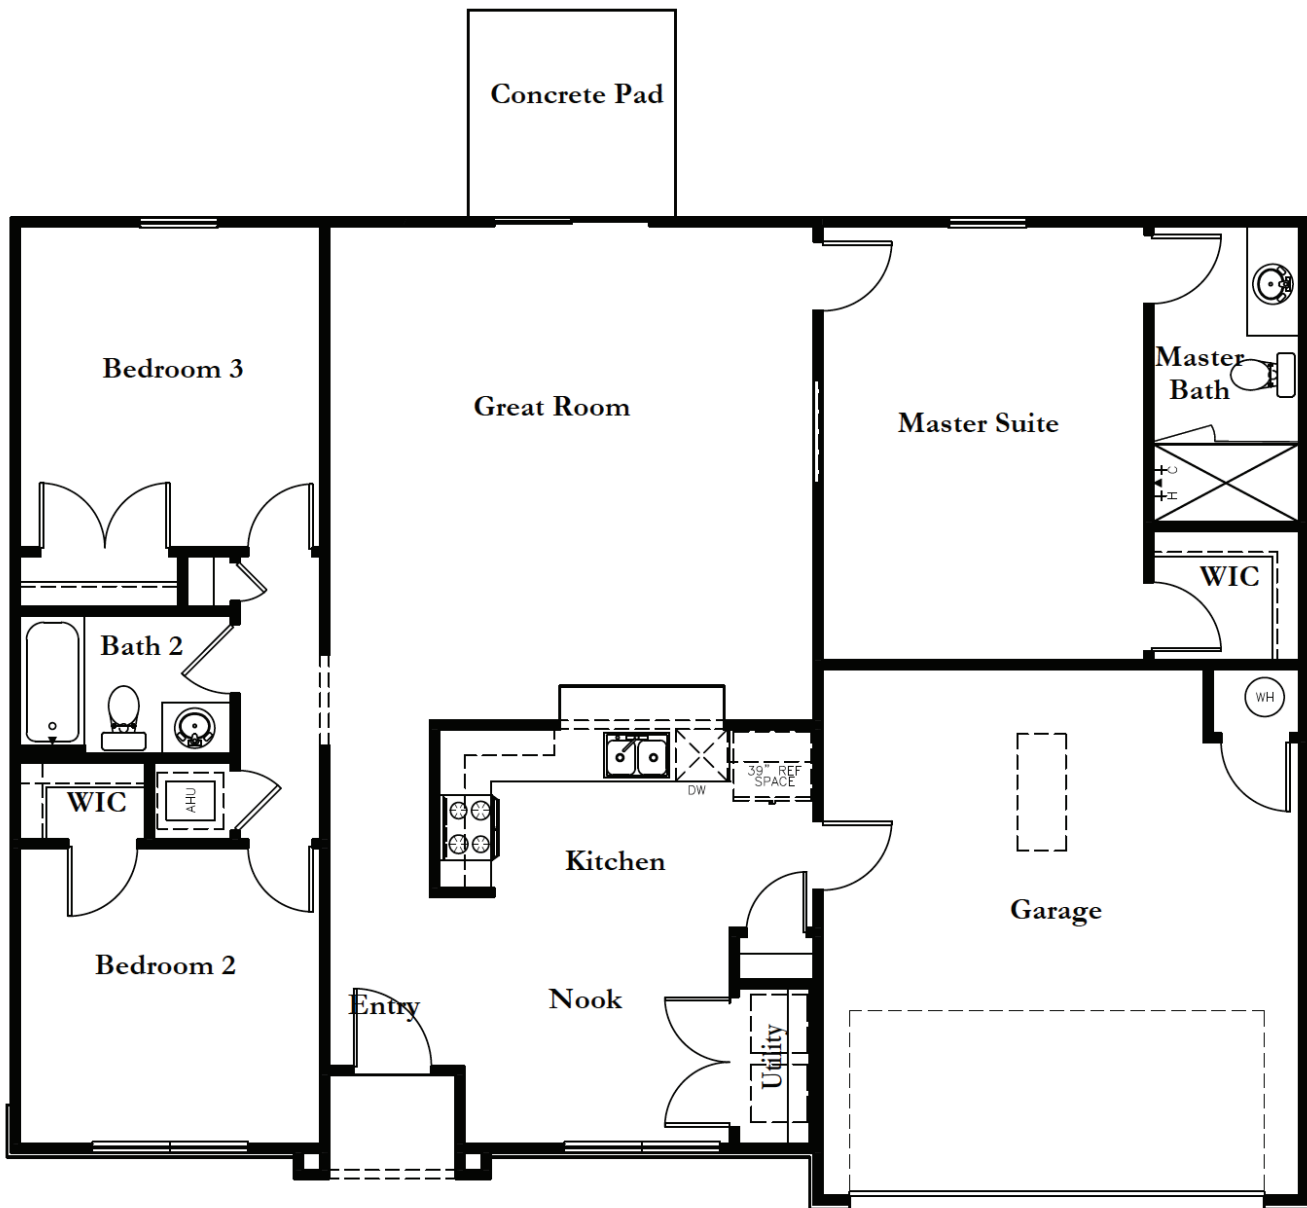

Beth Slab

3 Bedroom, 2 Bathroom, 2 Car Garage
1440 Sq.Ft

Girard Homes

FRENCH COUNTRY ELEVATION

© 2019 Girard Homes LLC

573.326.4034
www.GirardLuxuryHomes.com

Subject to Architectural Approval of Community. Subject to change without notice

Beth Slab

3 Bedroom, 2 Bathroom, 2 Car Garage
1440Sq.Ft

Girard Homes

© 2019 Girard Homes LLC

573.326.4034
www.GirardLuxuryHomes.com

Subject to Architectural Approval of Community. Subject to change without notice