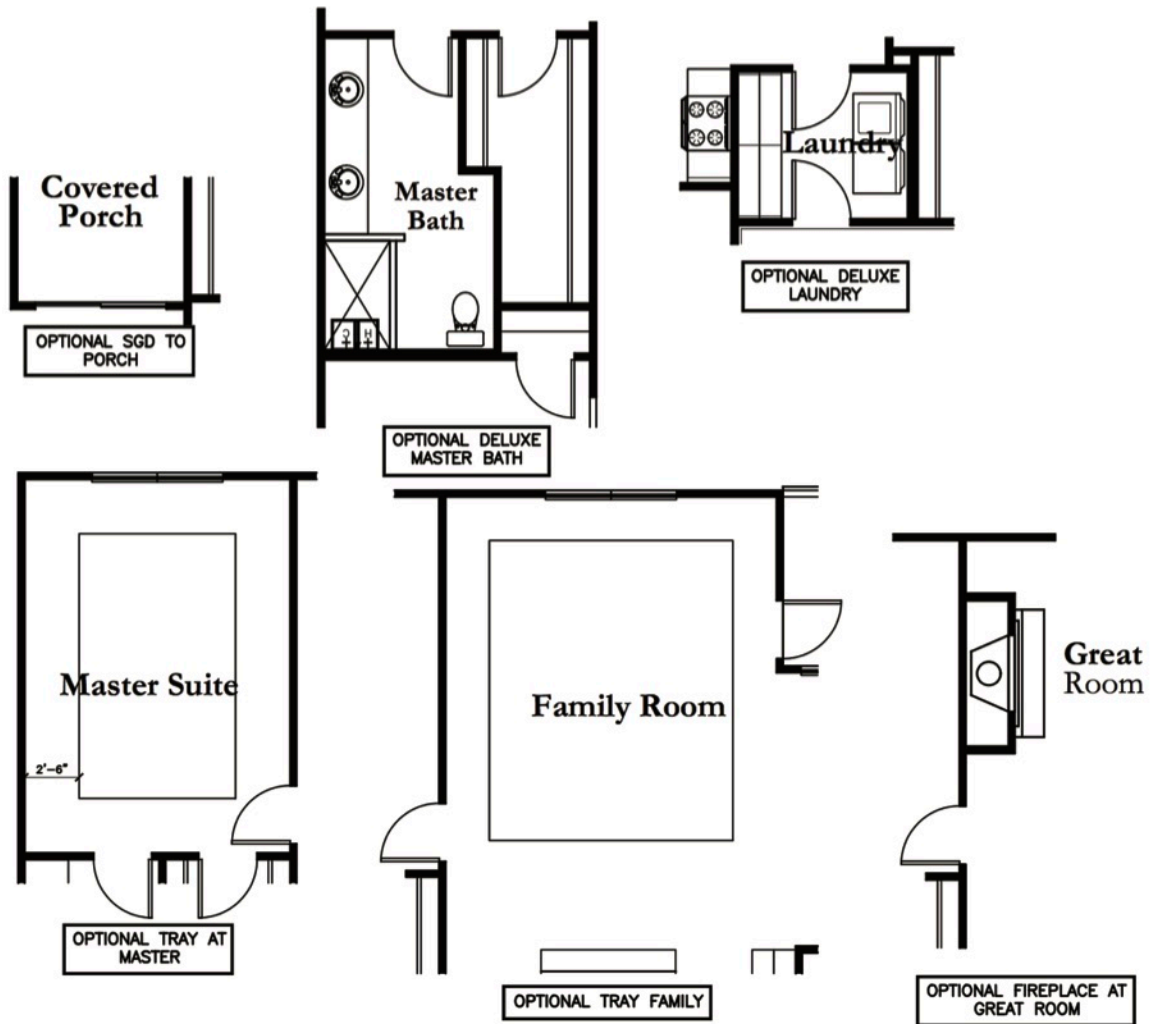

Baldwin Slab

3 Bedroom, 2 Bathroom, 2 Car Garage
1830 Sq.F.t

Girard Homes

© 2016 Girard Homes LLC

573.825.5200
www.GirardLuxuryHomes.com

Subject to Architectural Approval of Community. Subject to change without notice

Baldwin Slab

3 Bedroom, 2 Bathroom, 2 Car Garage
1830 Sq.Ft

Girard Homes

Options

© 2016 Girard Homes LLC

573.825.5200
www.GirardLuxuryHomes.com

Subject to Architectural Approval of Community. Subject to change without notice